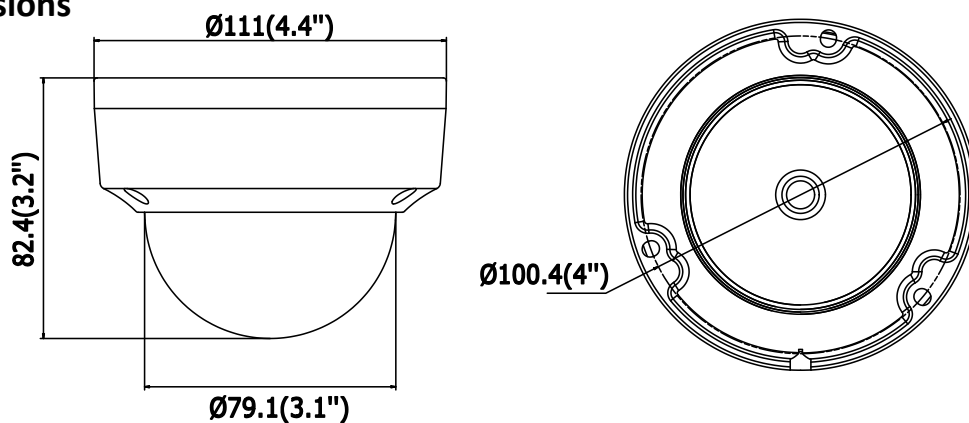

Dimensions

Unit: mm

Accessories

Inclined ceiling mount

DS-1259ZJ

Wall mount

DS-1272ZJ-110

Wall mount + junction box